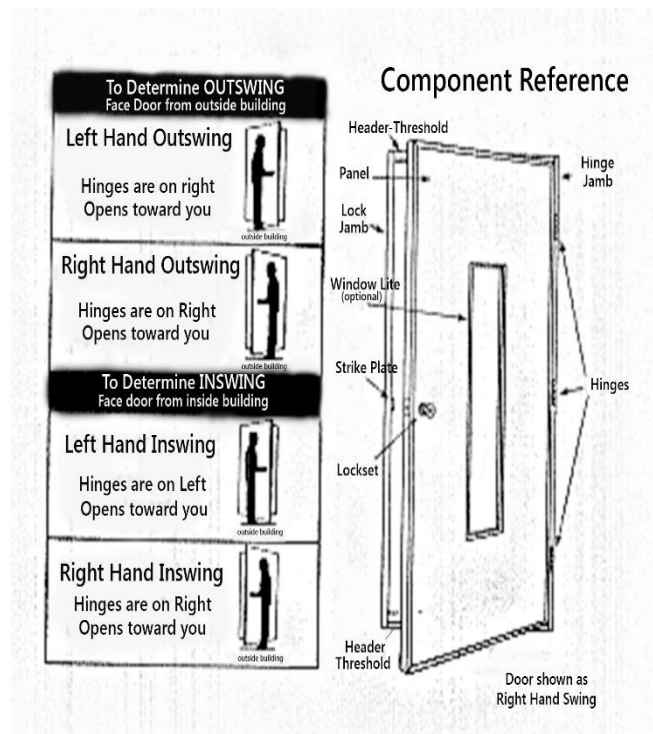

SERVICE DOORS 2022

- All Steel Canadian Made 39 ½" x 85 ½" tip to tip, 3' x 7' x 1 ¾" insulated core, beveled edge, 18 gauge, A60 Galvanneal steel.
- Daybar 5 ¾" AS series 16 gauge 1 piece welded door frame, brake formed, Strapped and drilled, A60 Galvanneal steel.
- McKinney Hinges, 4 ½ x 4" Stainless Steel
- Yale - Augusta AU-4607LN (626) Entrance door lock, Grade 2, Lever entry, Satin chromium plated
- Taymor # 13- 1900 Door Closer BFDA-AL
- Threshold 3', Door sweep (brush), Door W/Strip # W29-CA
- 90 Minute ULC Fire-door label

SALE .. $ 1195